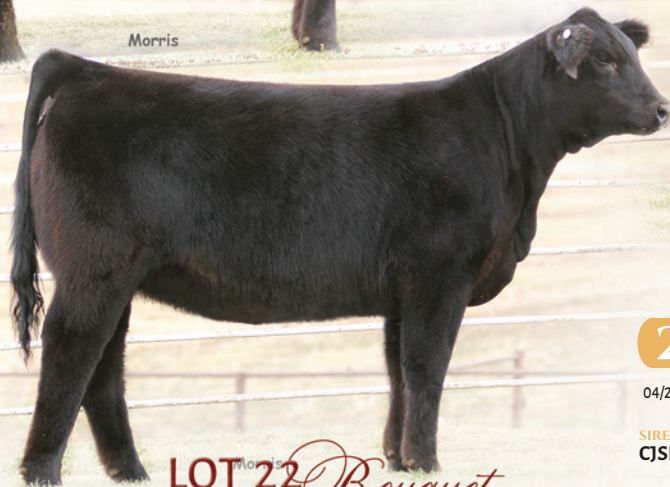

LOT 20
Bother

Morris

Morris

LOT 21
Best Seller

LOT 22
Bouquet

20 MAGS BOTHER

04/25/2014 | LIM-FLEX(50/44.9) | MAGS236B | HOMO BLK(T) | HOMO PLD(T) | LFF2060196 | COW

SIRE: SAV BISMARCK 5682
EXAR FREIGHTER 1452B
EXAR BLACKBIRD 1096